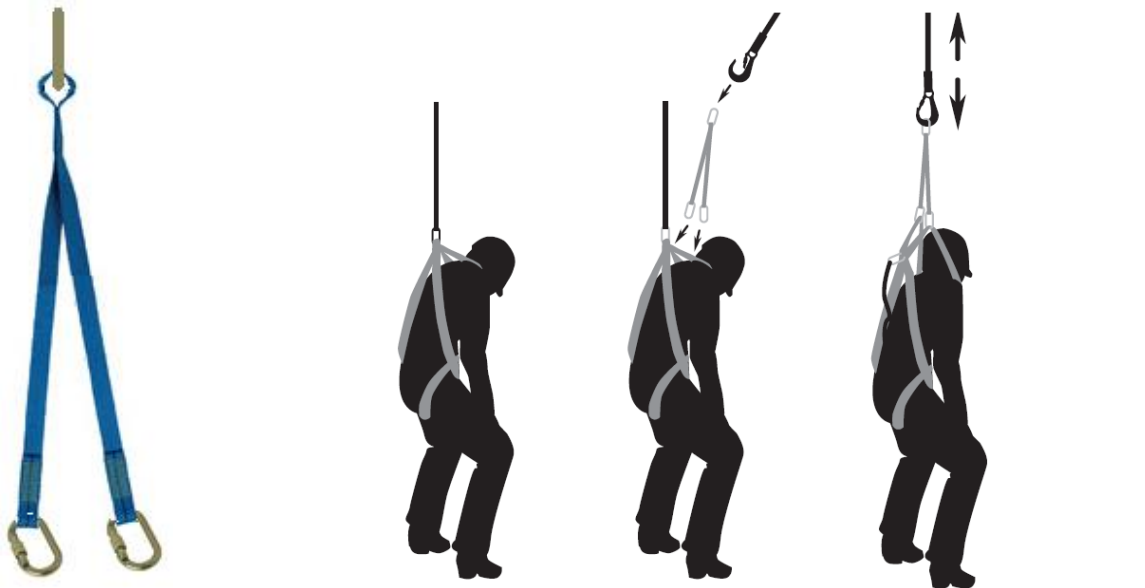

APPLICATION

Rescue lanyard with 3 connectors M10 to evacuate the people in difficulty.
This 60 cm long webbing extension fits all TRACTEL harnesses. It is fixed directly onto the shoulder straps of the harness via two M10 connectors. The rescue system is fixed onto the other end using a connector.

TECHNICAL CHARACTERISTICS

Dimensions (mm)

- Strap width 45 mm
- Total length: 600 mm
- Maximum use load: 150 kg
- Delivery with 3 connectors M10

MATERIAL

- Strap: polyester
- Connector zinged steel

UE CERTIFICATION